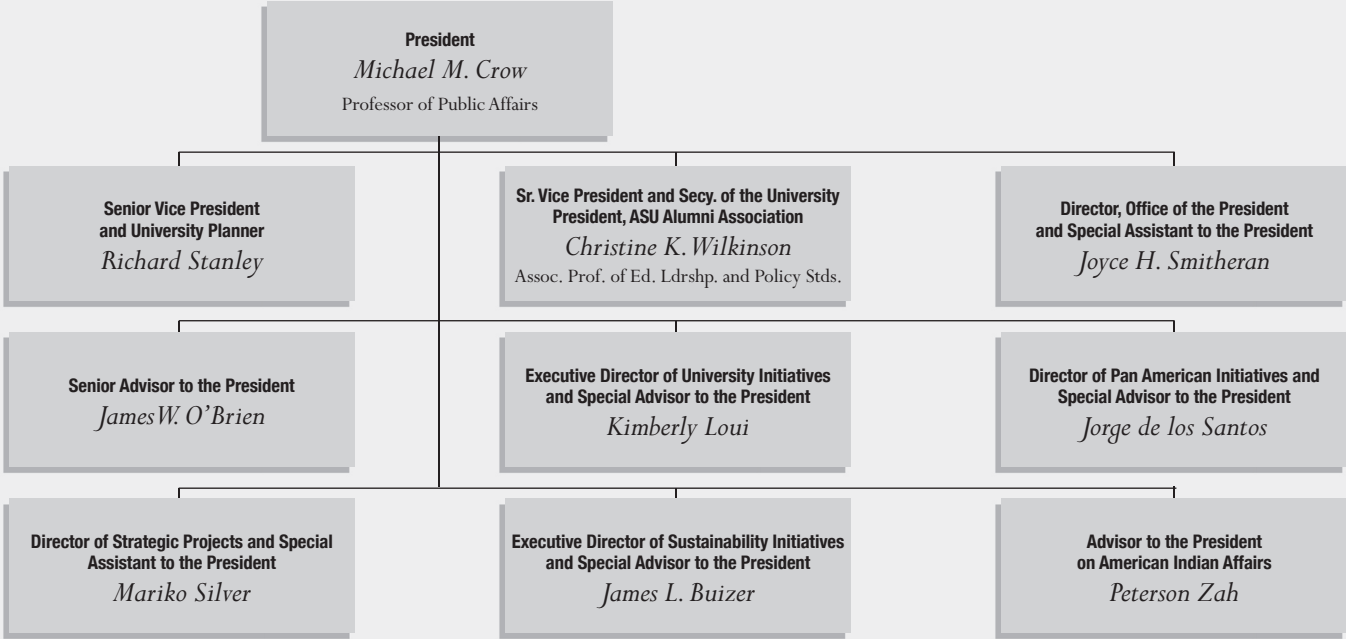

Janet Napolitano

Arizona State University

Office of the President

Arizona State University

President

President
Michael M. Crow
Professor of Public Affairs

**Executive Vice President and
Provost of the University**
Milton D. Glick
Professor of Chemistry and Biochemistry