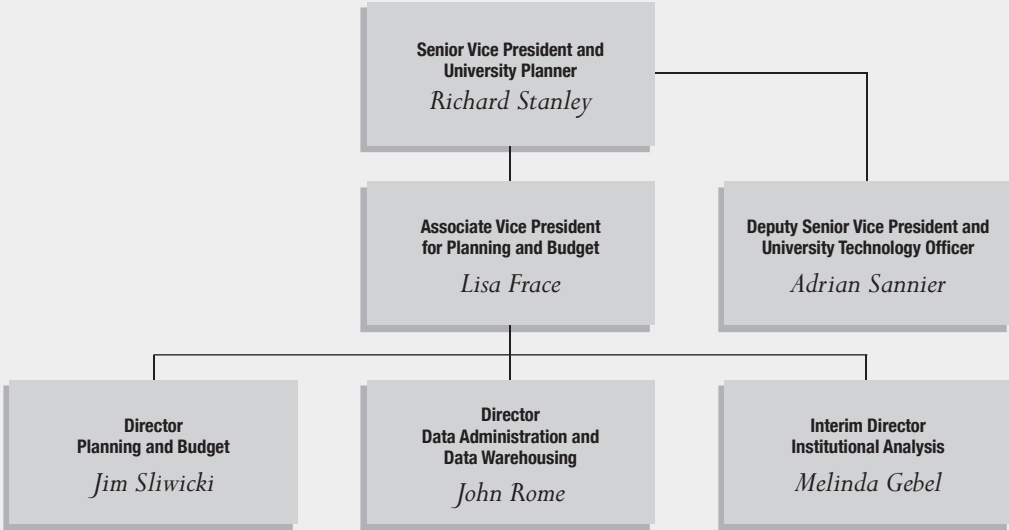

**Associate Vice President
University Business Services**
Ray Jensen

**Director
Purchasing and Business Services**
John Riley

**Director
Auxiliary Business Services**
Sam Wheeler

**Director
Real Estate**
Steve Bott

**Deputy Executive Vice President
University Services**
Scott Cole

**Director
Facilities Management**
Dave Brixen

**Director
University Physical Planning**
Steve Nielsen

**Director
Environmental Health and Safety**
Leon Igras

University Architect
Ron McCoy

**Director
Capital Programs Management Group**
Vacant

**Director,
Administrative Services**
Carrie McNamara-Segal

Arizona State University

Senior Vice President and University Planner