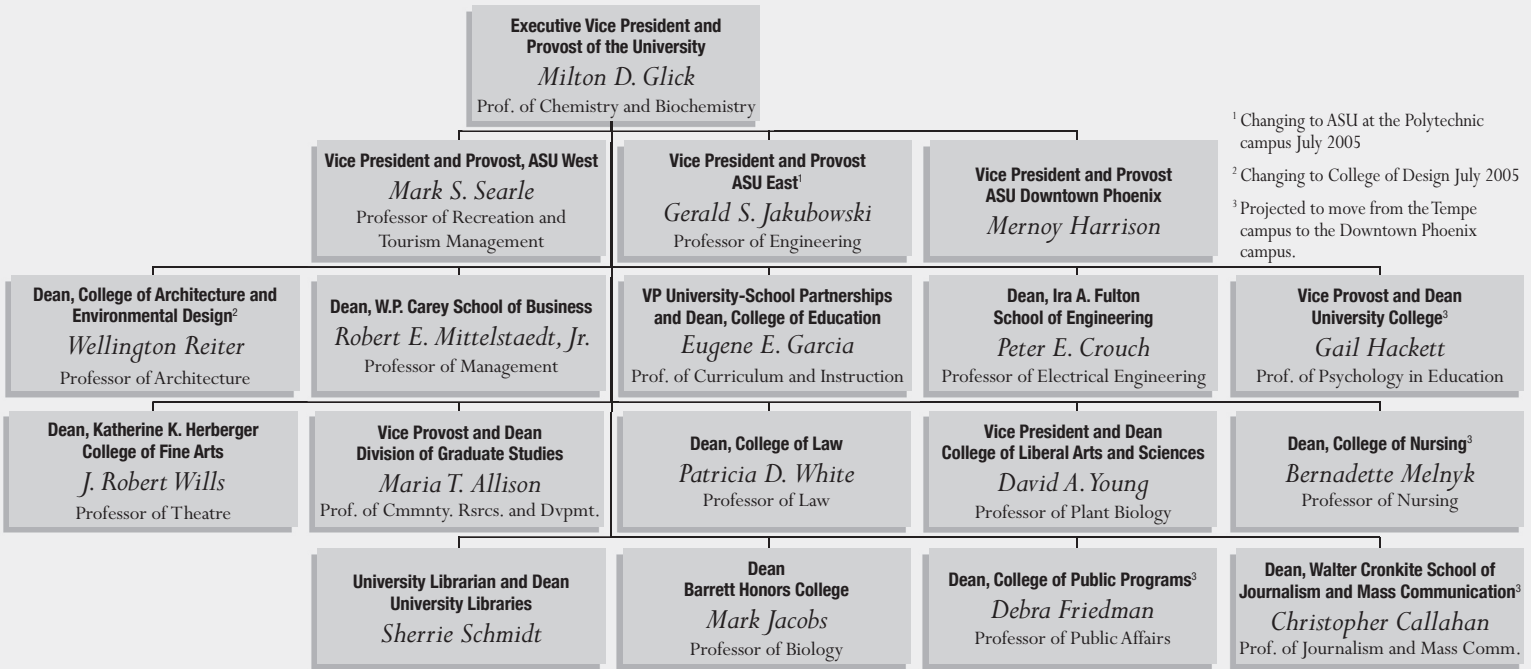

President, ASU Foundation
Ira Jackson

Arizona State University

Office of the Executive Vice President and Provost of the University

Arizona State University

Executive Vice President and Provost of the University